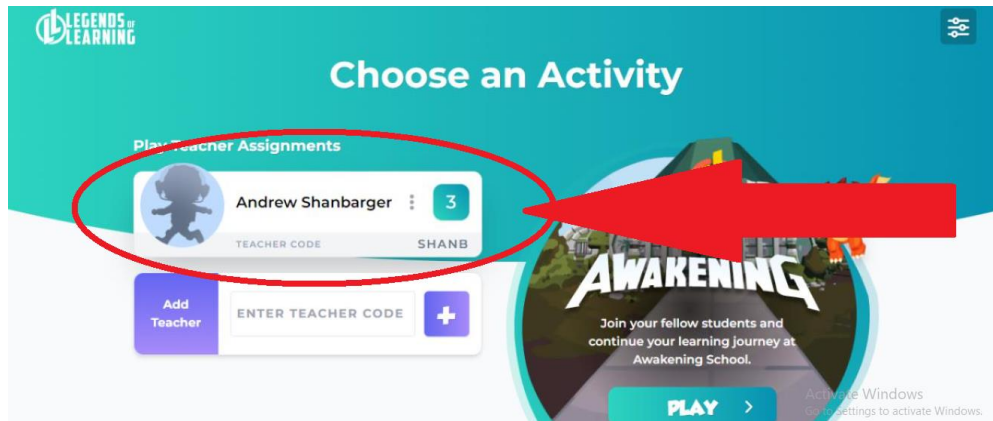

In CLEVER, click on Mr. Shanbarger's Page (Yellow Duck)

Then Click on Legends of Learning (LL)

Choose Teacher Assignments (Andrew Shanbarger)

Choose the grade level/assignment you are working on.